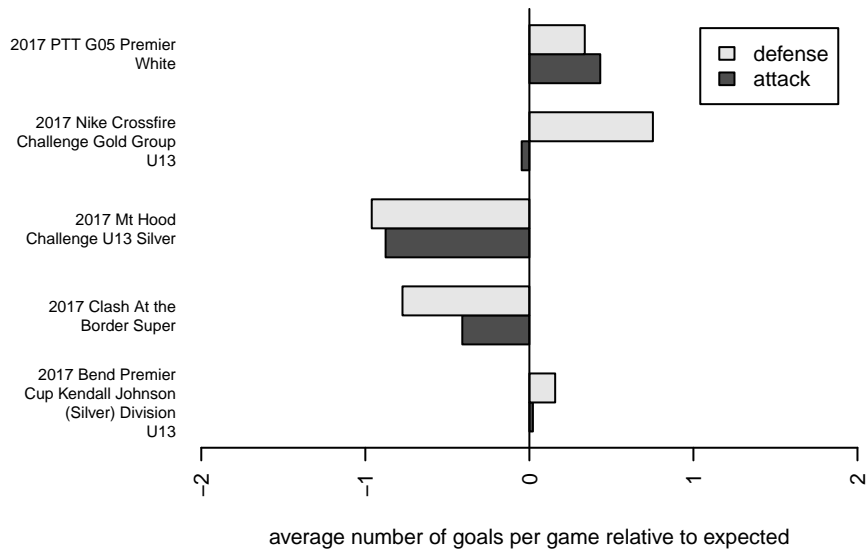

Performance relative to 13 month average