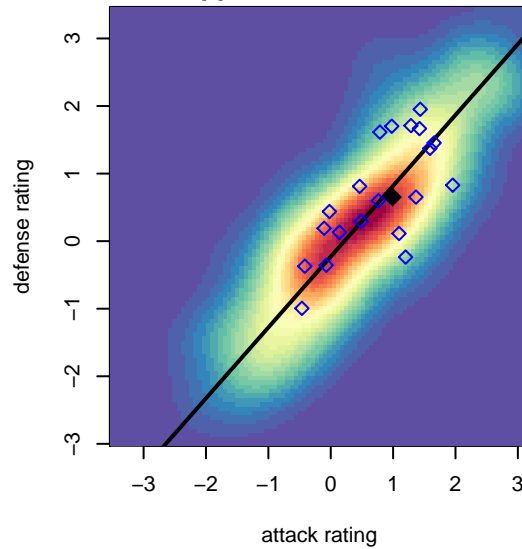

**attack and defense rating
relative to others at age
and all opponents in last 13 months**