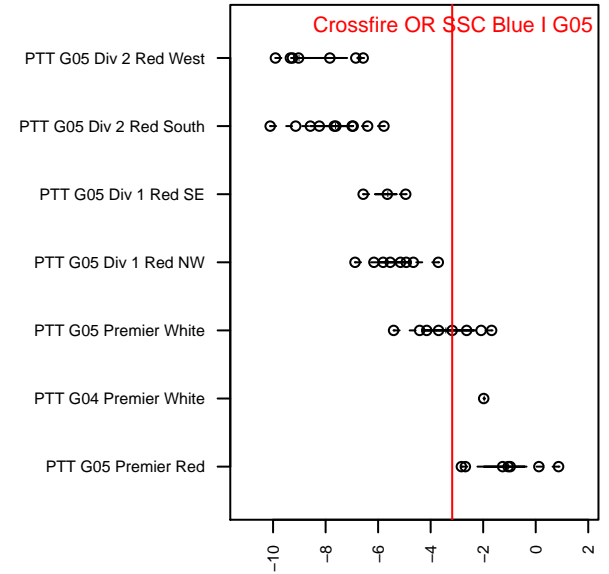

**attack and defense rating
relative to others at age
and all opponents in last 13 months**