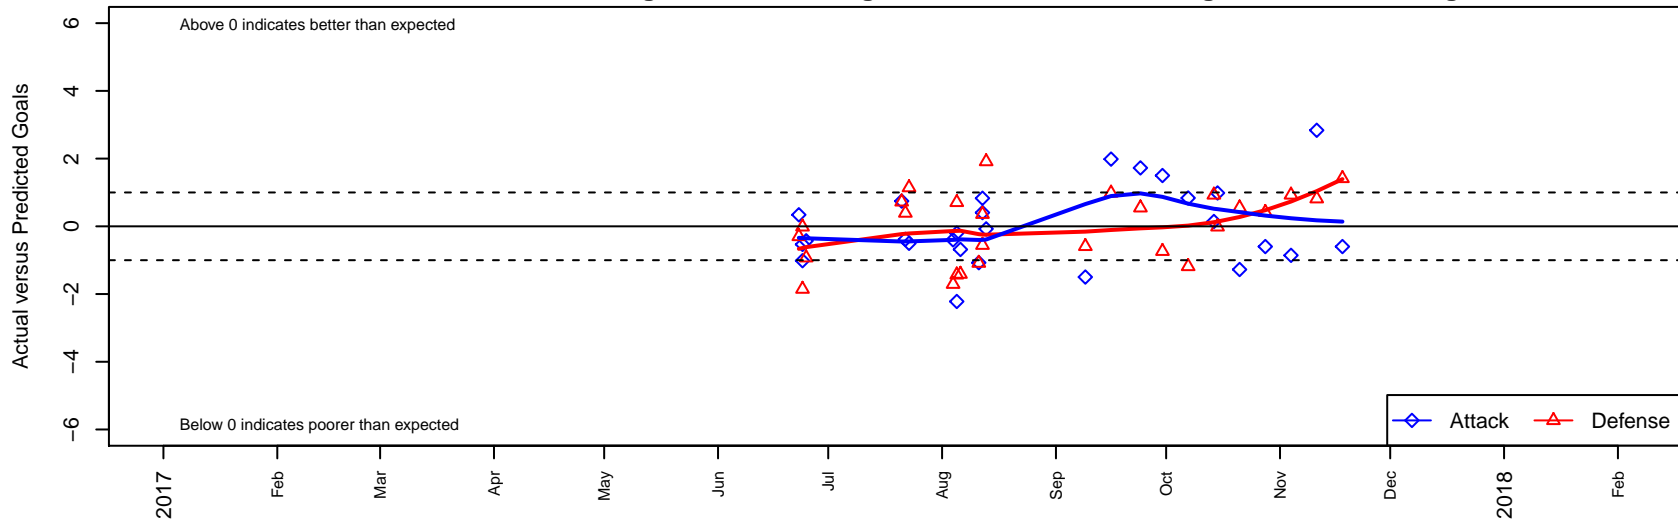

Crossfire OR SSC Blue I G05

Crossfire Oregon
 Tigard, OR
 G05 total strength=1037
 attack=2.69 defense=1.92
 fall league = PTT G05 Premier White

alt names used:
 SOUTHSIDE NAVY
 SOUTHSIDE NAVY (OR)
 SOUTHSIDE SSC 05 NAVY (OR)
 SSC 05G Blue
 SSC 05G Navy

Crossfire OR SSC Blue I G05
 Dots are actual minus expected GF (blue circles) and GA (red triangles).
 Blue line is smoothed change in attack strength. Red is smoothed change in defense strength.

**attack and defense variance (black dot)
relative to other teams
and top 10 in region**