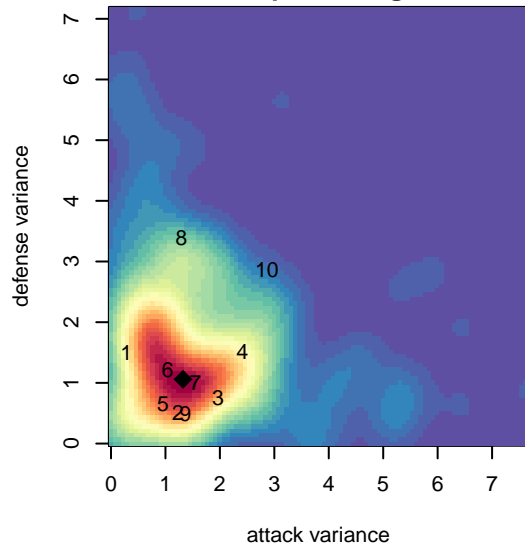

Crossfire OR SSC Blue I G05

Crossfire Oregon
 Tigard, OR
 G05 total strength=1037
 attack=2.69 defense=1.92
 fall league = PTT G05 Premier White

alt names used:
 SOUTHSIDE NAVY
 SOUTHSIDE NAVY (OR)
 SOUTHSIDE SSC 05 NAVY (OR)
 SSC 05G Blue
 SSC 05G Navy

Venues played:
 2017 Clash At the Border Super
 2017 Nike Crossfire Challenge Gold Group U13
 2017 Mt Hood Challenge U13 Silver
 2017 Bend Premier Cup Kendall Johnson (Silver)
 2017 PTT G05 Premier White

Crossfire OR SSC Blue I G05
 Dots are actual minus expected GF (blue circles) and GA (red triangles).
 Blue line is smoothed change in attack strength. Red is smoothed change in defense strength.

**attack and defense variance (black dot)
relative to other teams
and top 10 in region**