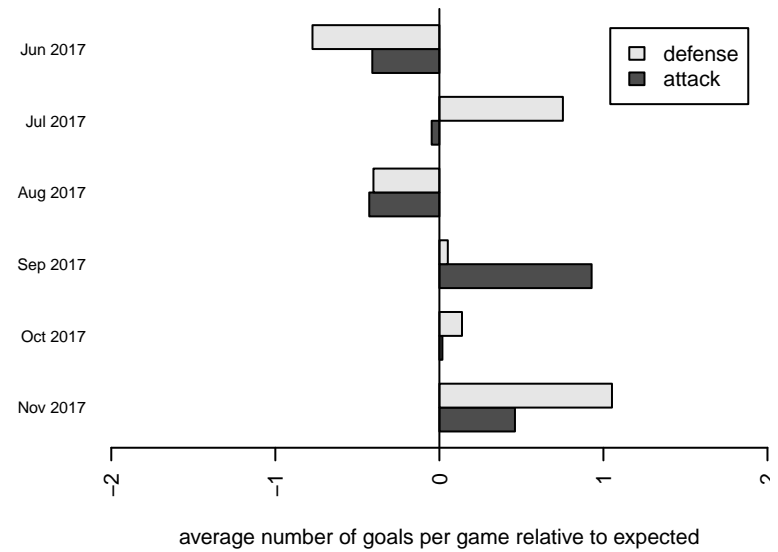

Performance relative to 13 month average